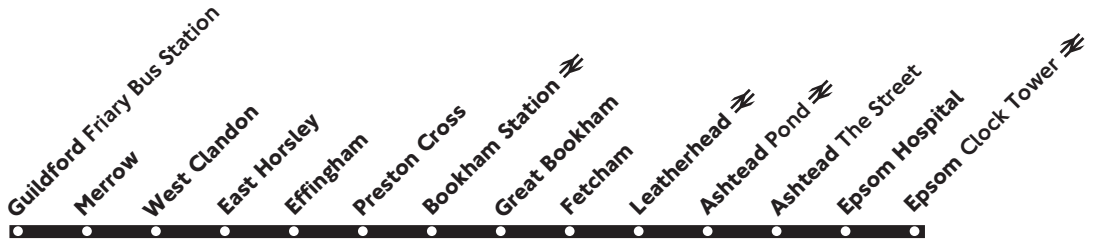

## Guildford - Leatherhead - Epsom

TfL Bus Passes, Travelcards, Saver Tickets and Oyster pay as you go are not accepted on this service.